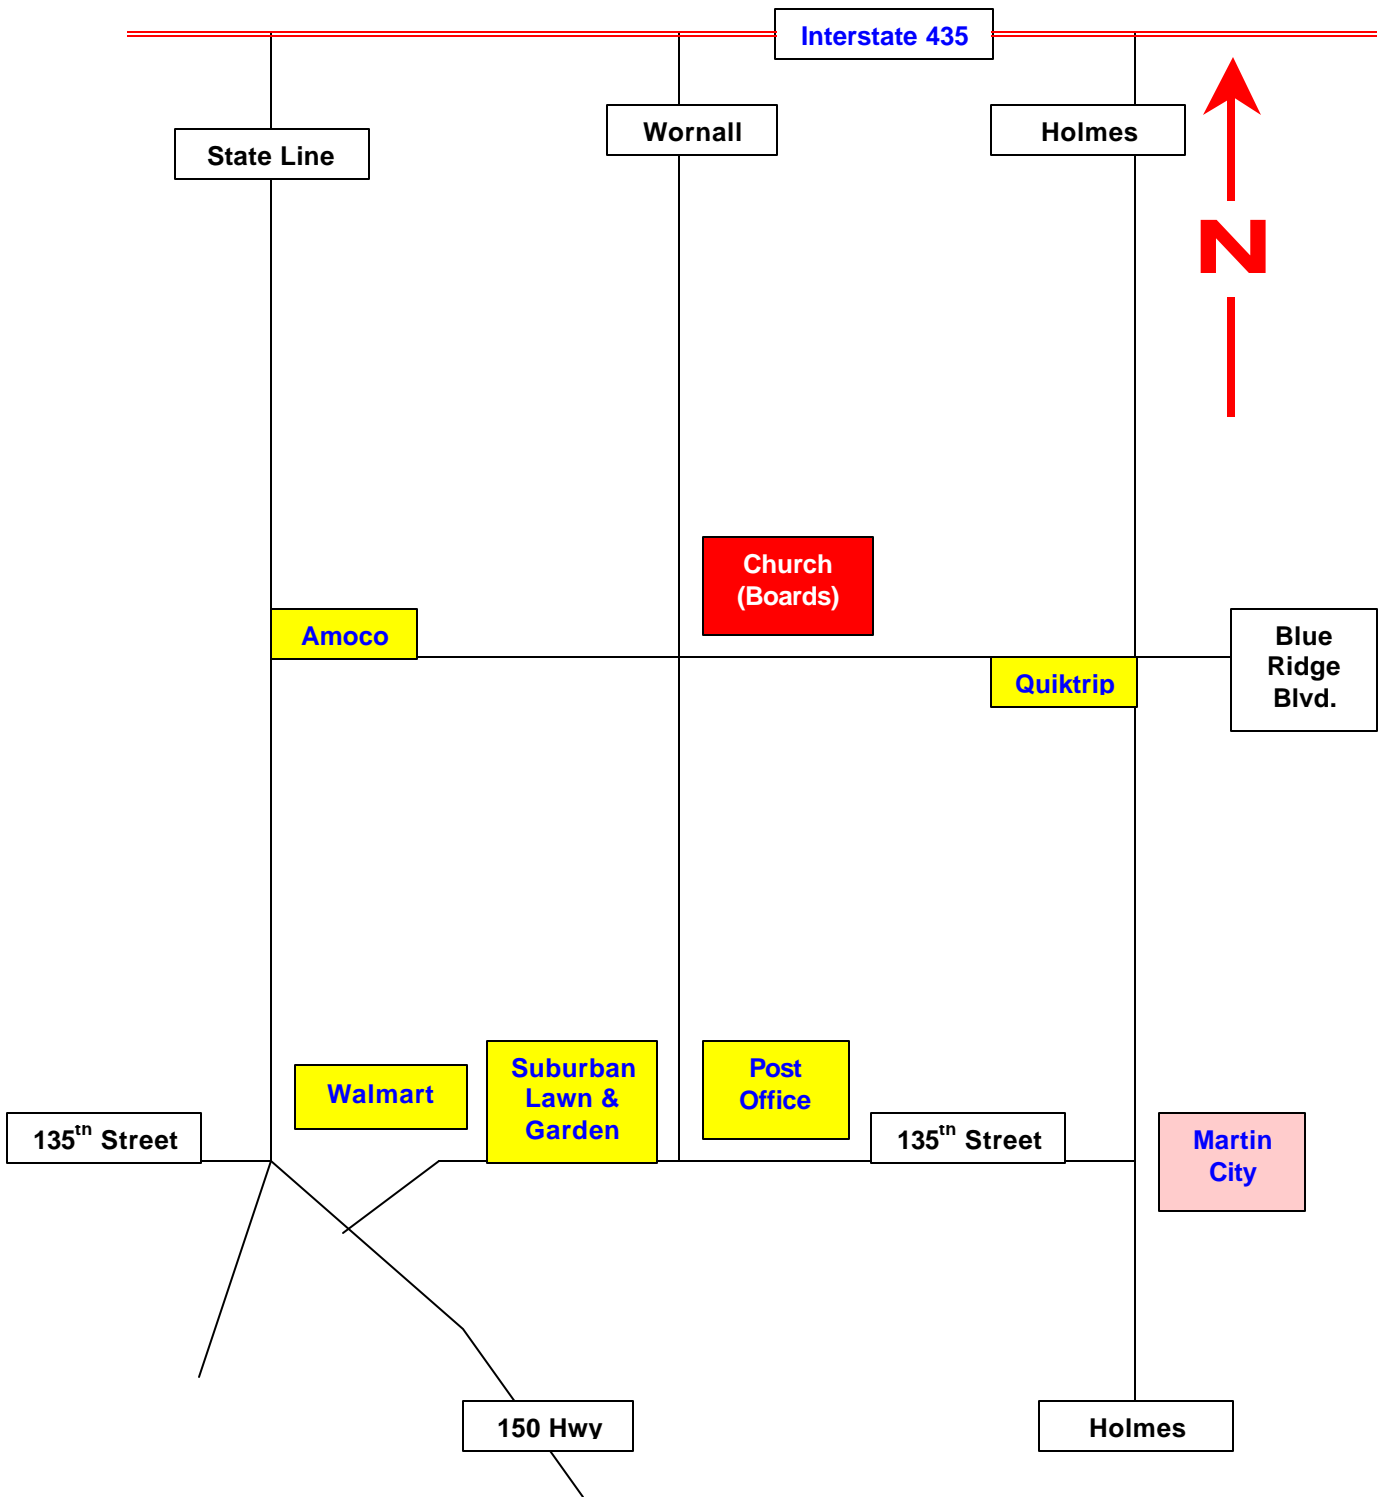

Map To Trailhead District Eagle Scout Boards

Church Jesus Christ LDS

13025 Wornall Road; (enter on east side of building)

Northeast Corner of Wornall Road & Blue Ridge Boulevard

Full Class "A" Uniform Required

Third Thursday of every month (except July)