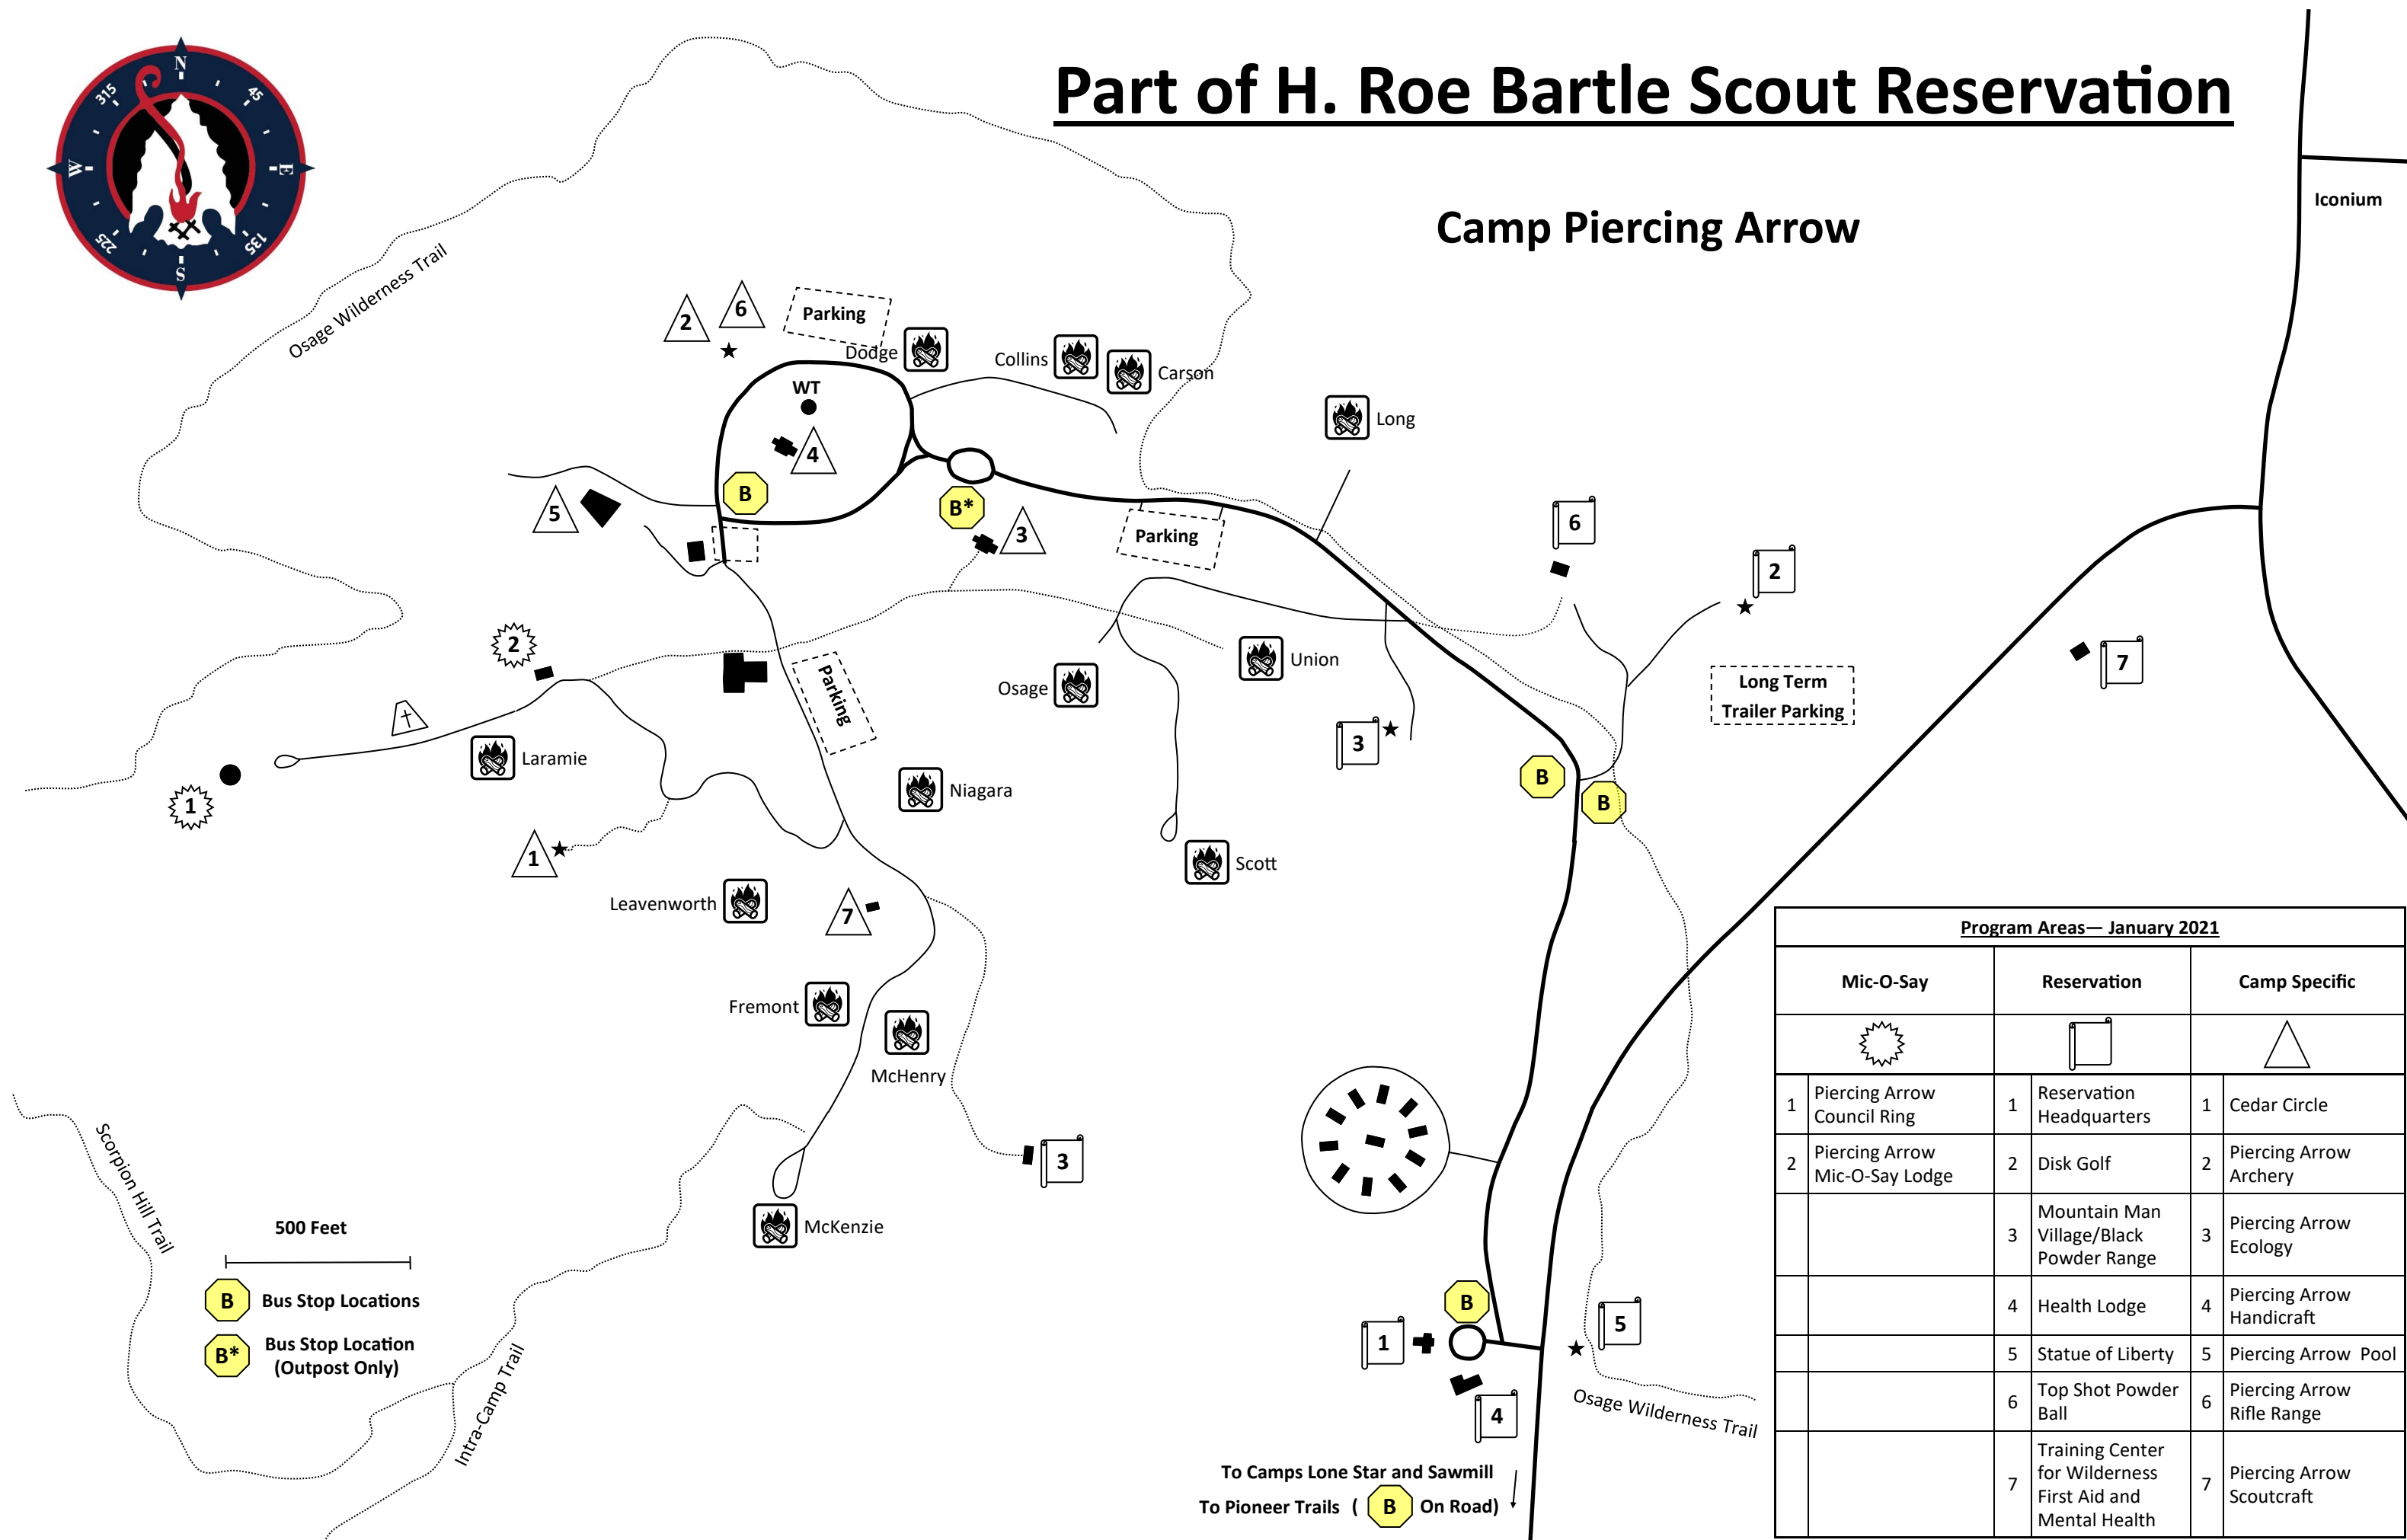

# Part of H. Roe Bartle Scout Reservation

## Camp Piercing Arrow

Iconium

Program Areas— January 2021					
Mic-O-Say		Reservation		Camp Specific	
★		□		△	
1	Piercing Arrow Council Ring	1	Reservation Headquarters	1	Cedar Circle
2	Piercing Arrow Mic-O-Say Lodge	2	Disk Golf	2	Piercing Arrow Archery
		3	Mountain Man Village/Black Powder Range	3	Piercing Arrow Ecology
		4	Health Lodge	4	Piercing Arrow Handicraft
		5	Statue of Liberty	5	Piercing Arrow Pool
		6	Top Shot Powder Ball	6	Piercing Arrow Rifle Range
		7	Training Center for Wilderness First Aid and Mental Health	7	Piercing Arrow Scoutcraft

500 Feet

- B** Bus Stop Locations
- B\*** Bus Stop Location (Outpost Only)

To Camps Lone Star and Sawmill  
 To Pioneer Trails ( **B** On Road )